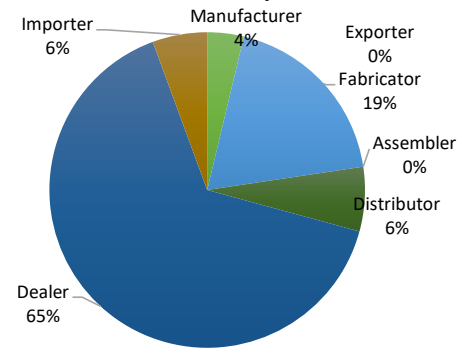

PTO DISTRIBUTION BY CLASSIFICATION AS OF APRIL 1, 2024