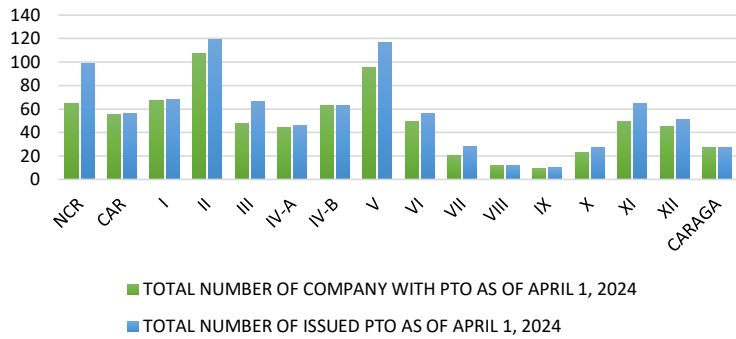

REGION	TOTAL NUMBER OF COMPANY WITH PTO AS OF APRIL 1, 2024	TOTAL NUMBER OF ISSUED PTO AS OF APRIL 1, 2024
NCR	65	99
CAR	55	56
I	67	68
II	107	119
III	48	66
IV-A	44	46
IV-B	63	63
V	95	117
VI	49	56
VII	20	28
VIII	12	12
IX	9	10
X	23	27
XI	49	65
XII	45	51
CARAGA	27	27
TOTAL	778	910

Classification	PTO DISTRIBUTION BY CLASSIFICATION AS OF APRIL 1, 2024
Manufacturer	34
Fabricator	172
Assembler	0
Distributor	60
Dealer	593
Importer	51
Exporter	0
TOTAL	910

TOTAL NUMBER OF COMPANY WITH PTO - REGIONAL DATA