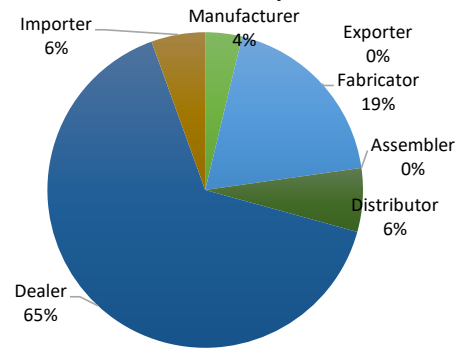

PTO DISTRIBUTION BY CLASSIFICATION AS OF MARCH 1, 2024