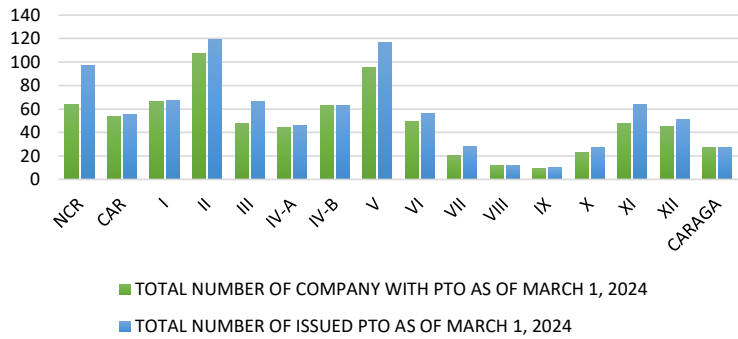

TOTAL NUMBER OF COMPANY WITH PTO - REGIONAL DATA