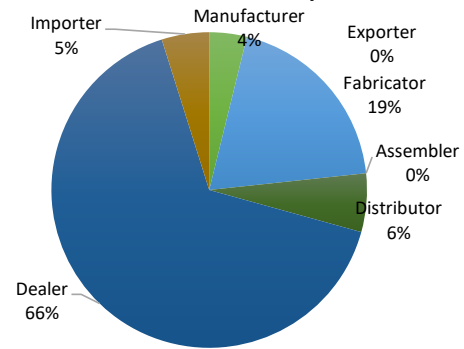

PTO DISTRIBUTION BY CLASSIFICATION AS OF NOVEMBER 1, 2023