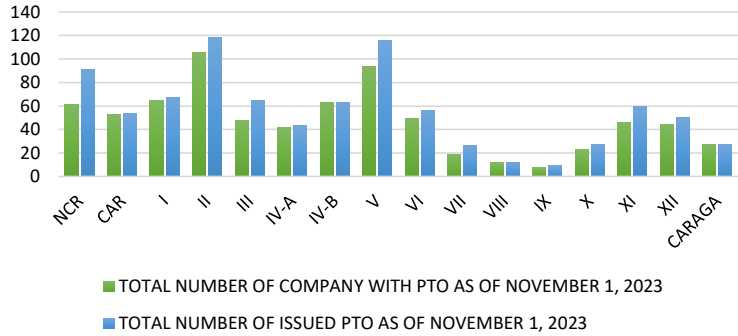

TOTAL NUMBER OF COMPANY WITH PTO - REGIONAL DATA